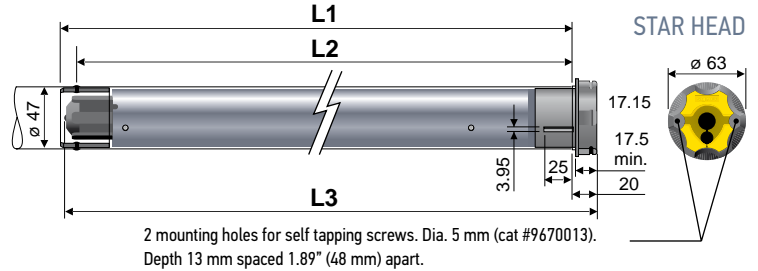

LT50 Altus® RTS

Star Head and Round Head Motors

506S2	1032500	535A2	1037509
510S2	1037501	540R2	1037510
525A2	1043287	550R2	1037511
530R2	1037507		

Radio Technology Somfy (RTS) allows for wireless radio control of motorized window coverings via the RTS family of controls.

Technical Features

Voltage Supply	120V AC, 60Hz
Index Protection Rating	IP 44
Limit Switch Type	Electronic RTS
Limit Switch Capacity	250 Turns
Temperature Working Range	14°F to 104°F (-10°C to 40°C)
Insulation Class	Class 1 for 120V AC
Wiring	Integrated into power cord. Must be at least 12 inches and must not come in contact with metal.

Dimensions

Dimensions	506	510	525	530	535	540	550
L1	23.82 in. (605 mm)	25.79 in. (655 mm)	25.79 in. (655 mm)	25.79 in. (655 mm)	26.57 in. (605 mm)	26.57 in. (605 mm)	26.57 in. (605 mm)
L2	23.23 in. (590 mm)	25.20 in. (640 mm)	25.20 in. (640 mm)	25.20 in. (640 mm)	25.98 in. (660 mm)	25.98 in. (660 mm)	25.98 in. (660 mm)
L3	SH 24.13 in. (613 mm) RH 24.02 in. (610 mm)	SH 26.10 in. (663 mm) RH 25.98 in. (660 mm)	26.10 in. (663 mm)	26.10 in. (663 mm)	26.89 in. (683 mm)	26.89 in. (683 mm)	26.89 in. (683 mm)
Cable Length	6.5 ft. (2 m)	6.5 ft. (2 m)	12.3 ft. (3.75 m)	6.5 ft. (2 m)	12.3 ft. (3.75 m)	6.5 ft. (2 m)	6.5 ft. (2 m)

Optional cables with NEMA plugs available in 3 ft, 6 ft, 10 ft, 12 ft, 18 ft, 24 ft.

Specifications

	506	510	525	530	535	540	550
Torque	6 Nm	10 Nm	25 Nm	30 Nm	35 Nm	40 Nm	50 Nm
Nominal Voltage	120V/60Hz						
Rated Current	1.1A	1.3A	1.6A	1.5A	2.1A	1.8A	2.1A
Speed	38 rpm	38 rpm	20 rpm	14 rpm	20 rpm	14 rpm	14 rpm
Thermal Protection	5 minutes						
Radio Frequency	433.42 MHz						